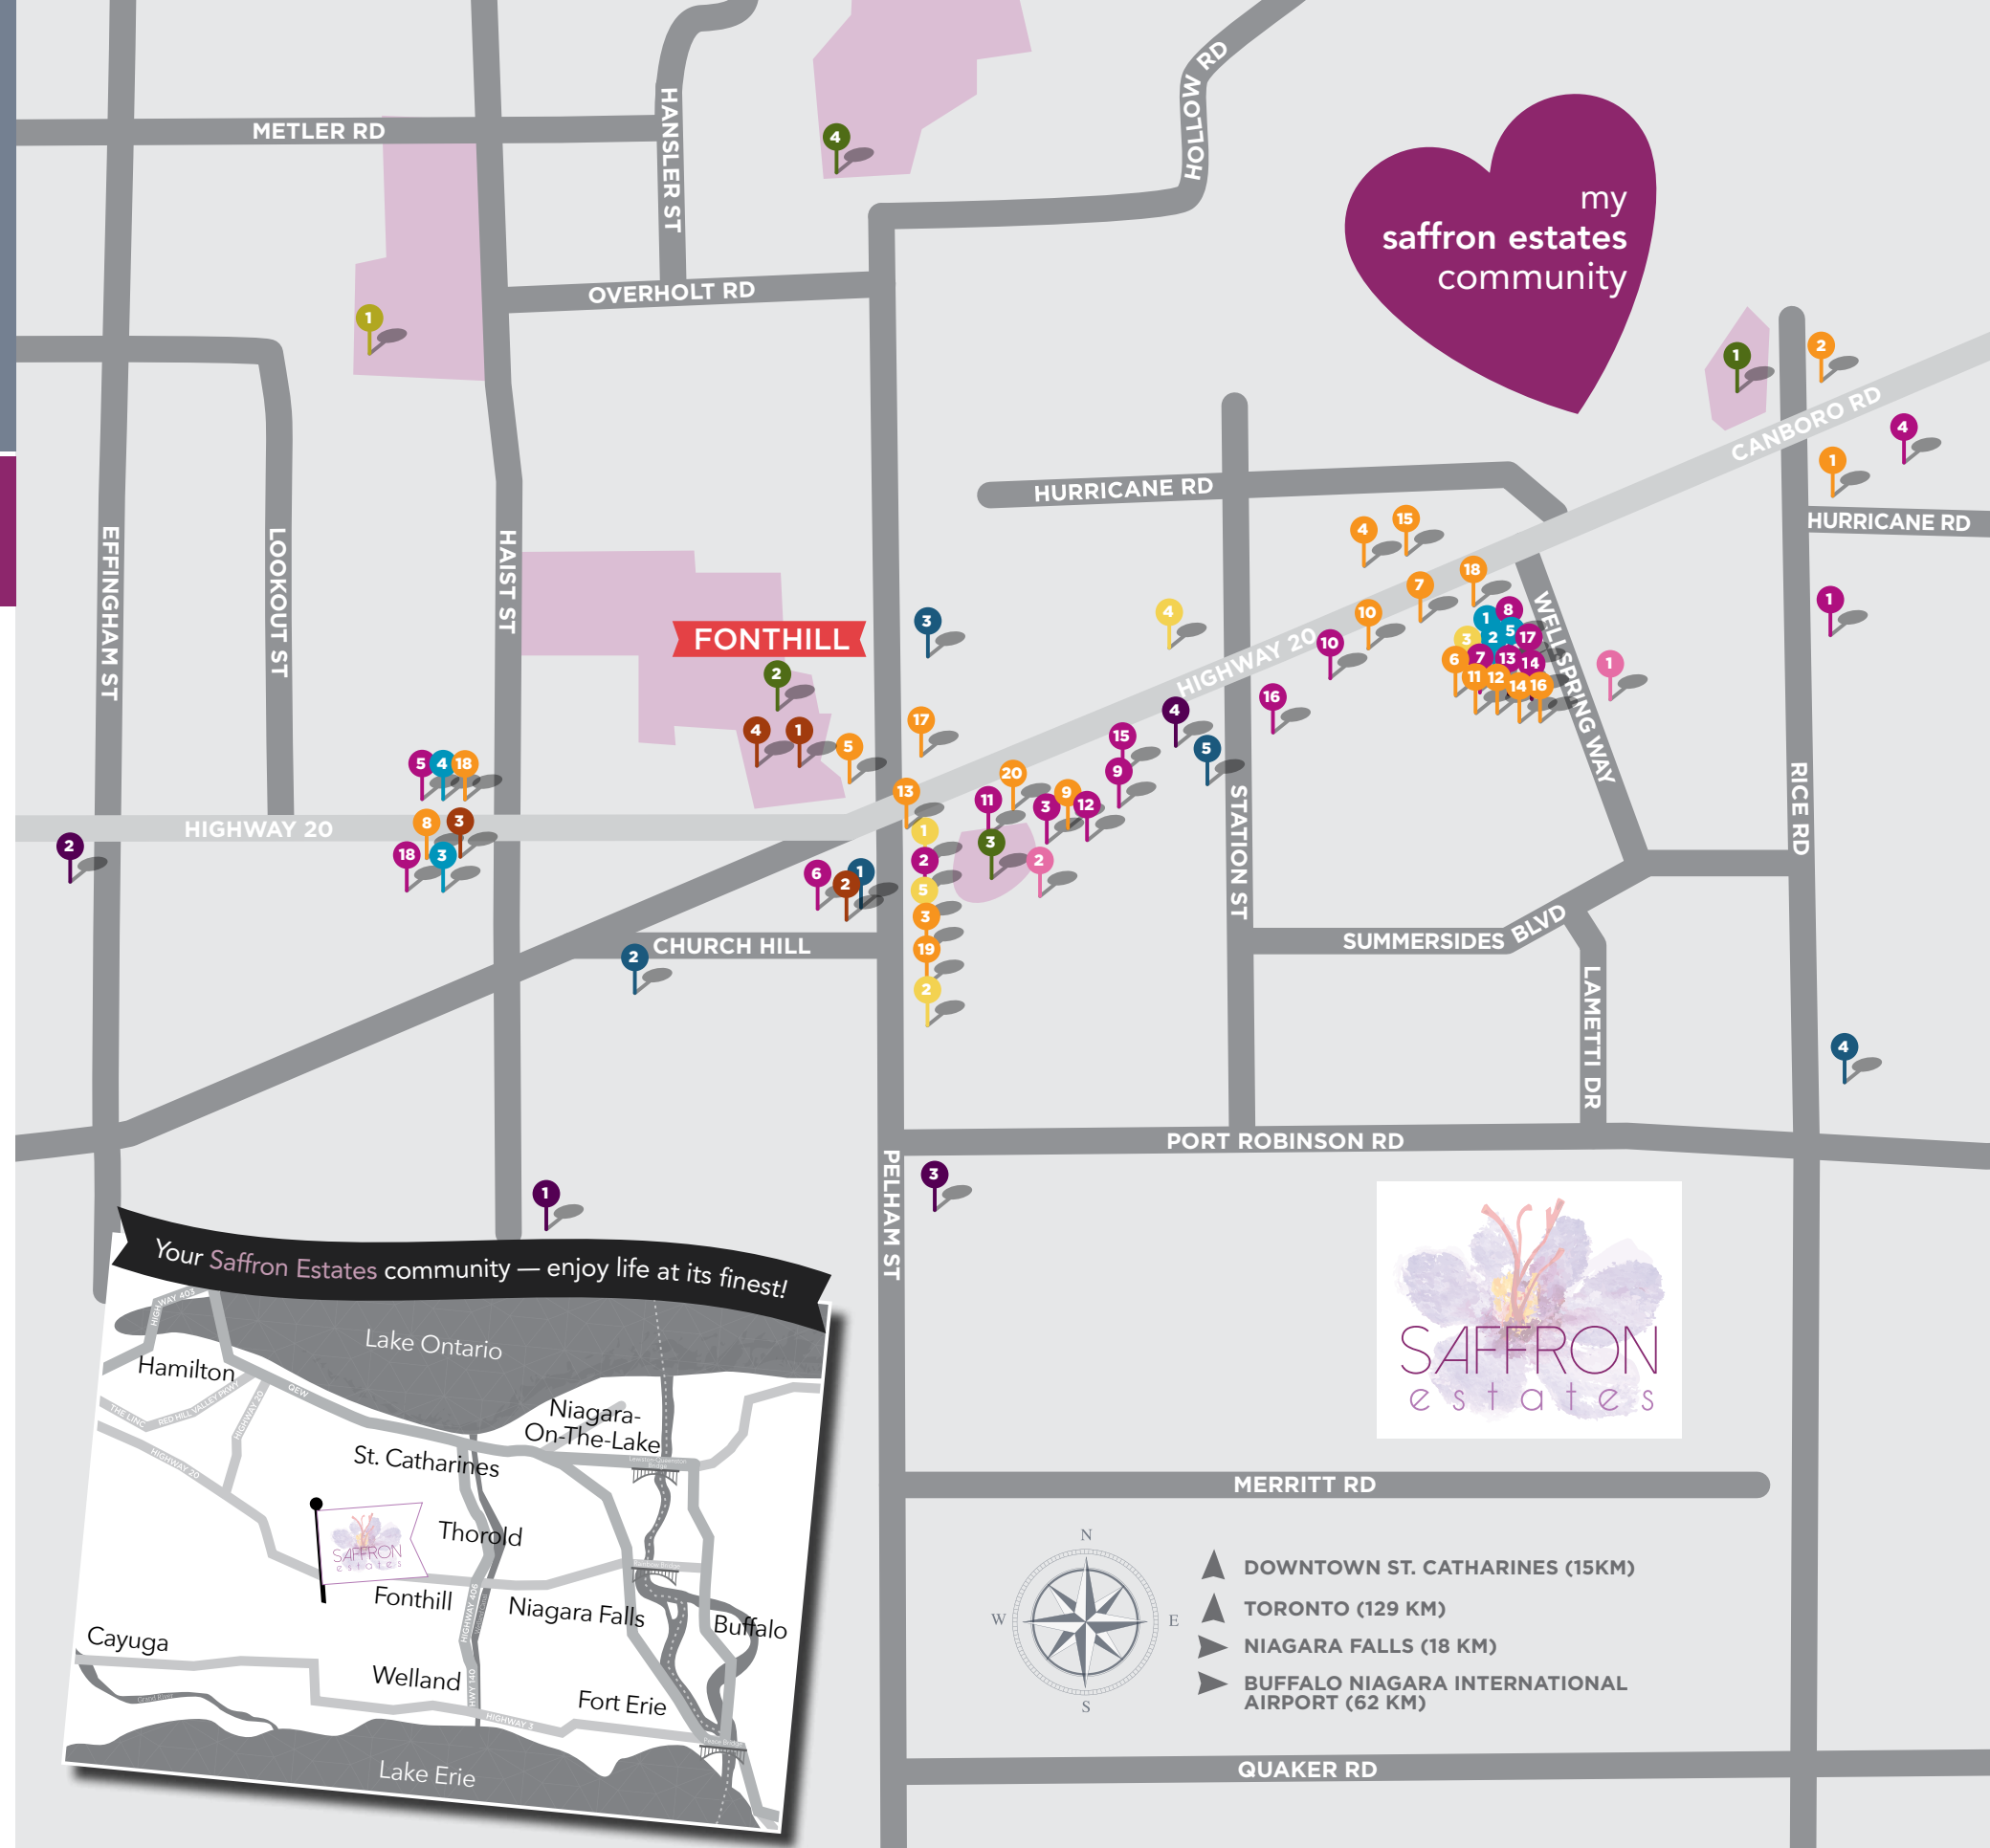

RESTAURANTS & TAKEOUT

15. Shoppers Drug Mart
16. Sobeys
17. The Healthy Cupboard
18. The Wine Garden of Pelham

RESTAURANTS & TAKEOUT

1. Culinary Dropout Kitchen & Bar
2. Domenic's On 20
3. Gelato Village
4. Iggy's Pub & Grub
5. Indulgence Bakery
6. Lin's Restaurant
7. McDonald's
8. Mossimo's Pizza & Subs
9. My Place Bar & Grill
10. Pho Real
11. Pie Guys Pizzeria
12. Pita Pit
13. Root & Bone
14. Seeds
15. Subway
16. Sunset Grill
17. The Pelham Street Grille
18. Tim Horton's (2)
19. Volcanos Pizzeria
20. Young's Thai Cuisine

FINANCIAL INSTITUTIONS

1. CIBC
2. Meridian Credit Union
3. Pen Financial
4. RBC Royal Bank
5. TD Canada Trust

EDUCATION

1. AK Wigg Public School
2. E.L. Crossley Secondary School
3. Glynn A Green Public School
4. St. Alexander Catholic Elementary School

COMMUNITY

1. Meridian Community Centre
2. Pelham Public Library

FAITH

1. Fonthill Baptist Church
2. Fonthill United Church
3. Holy Trinity Church
4. Kingdom Hall of Jehovah's Witnesses
5. St. Alexander Roman Catholic Church

MEDICAL

1. Accelerated Health & Wellness Centre
2. Connect Hearing
3. Health Over All
4. Pelham Medical Associates
5. Vision Clinic

- ▲ DOWNTOWN ST. CATHARINES (15KM)
- ▲ TORONTO (129 KM)
- ▲ NIAGARA FALLS (18 KM)
- ▲ BUFFALO NIAGARA INTERNATIONAL AIRPORT (62 KM)